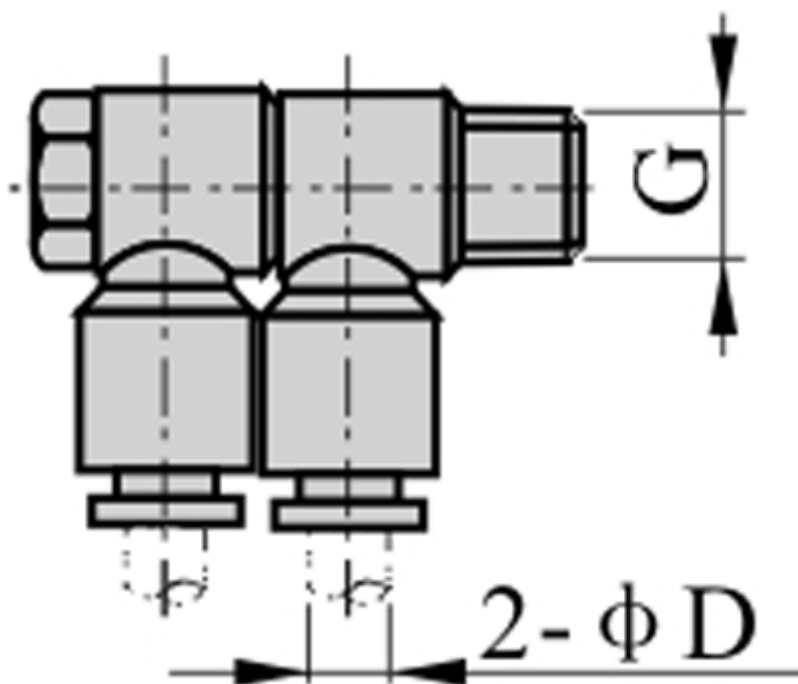

Data Sheet

Article number: 58EPHW804
Description: Fitting EPHW804 Double angle
Thread 1/2", tube diameter - 8

Measures

D = 8
Thread = 1/2"